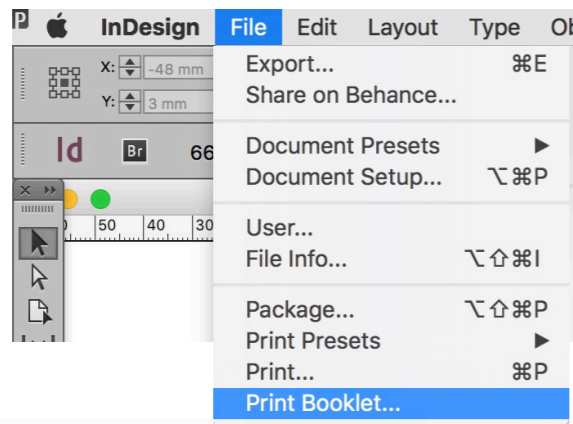

# HOW TO PRINT BOOKLET

Document: number of pages must be divisible by 4

Make your choice :

100% -print your document the size it is.

or scale %

HIGH END PRINTER

HALLWAY PRINTER

do your printsettings :

do your printsettings :

see manual: how to print

see manual: how to print

doublesided =  
lay out > duplex >  
Right & left bind

doublesided =  
2-Sided Print, Flip on Short Edge